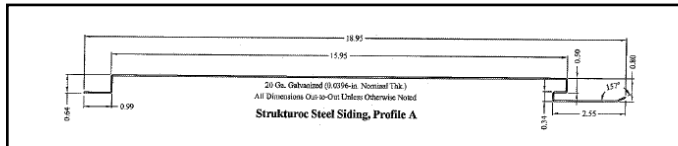

**PRE-FINISHED PANELS ARE EASY TO ASSEMBLE AND CAN BE INSTALLED
REGARDLESS OF CLIMATE OR WEATHER CONDITIONS**

TEXTURECLAD

The stucco-like appearance of TextureClad will satisfy most local building ordinances that prohibit other metal wall panel applications. These panels are durable and provide protection from ultraviolet rays.

Each TextureClad panel is manufactured from 20-gauge galvanized steel. Panel width installed is 16". Both top and bottom of every panel has a 5/8" fold back. Formed ends allow the panel to nest end-to-end for stacking up a vertical wall, allowing for taller elevation applications. Installation of panels over a weatherproof membrane is recommended. Panel lengths range from 14" to 26'.

Primed and painted on both sides, the baked-on base coat is specifically formulated to adhere to the textured finish. Factory applied textured finish is a proprietary formula. The finish is resistant water, cracking, checking, chalking, mildew and loss of adhesion.

The panels are available in 24 unique colors, ask for VP color guide #6023.

TextureClad comes with a 20-year warranty for the panel and finish.

FEATURES

- 16" coverage with lengths up to 26'
- Durable, attractive finish
- Concealed fastener installation
- Lightweight
- 24 colors
- Low-maintenance
- Can be used as soffit

The Ultimate Building Solution
VP Buildings
3200 Players Club Circle
Memphis, TN 38125
1-800-238-3246 • vp.com
2094 Revised 7/07

QUALITY CERTIFICATION
METAL BUILDINGS